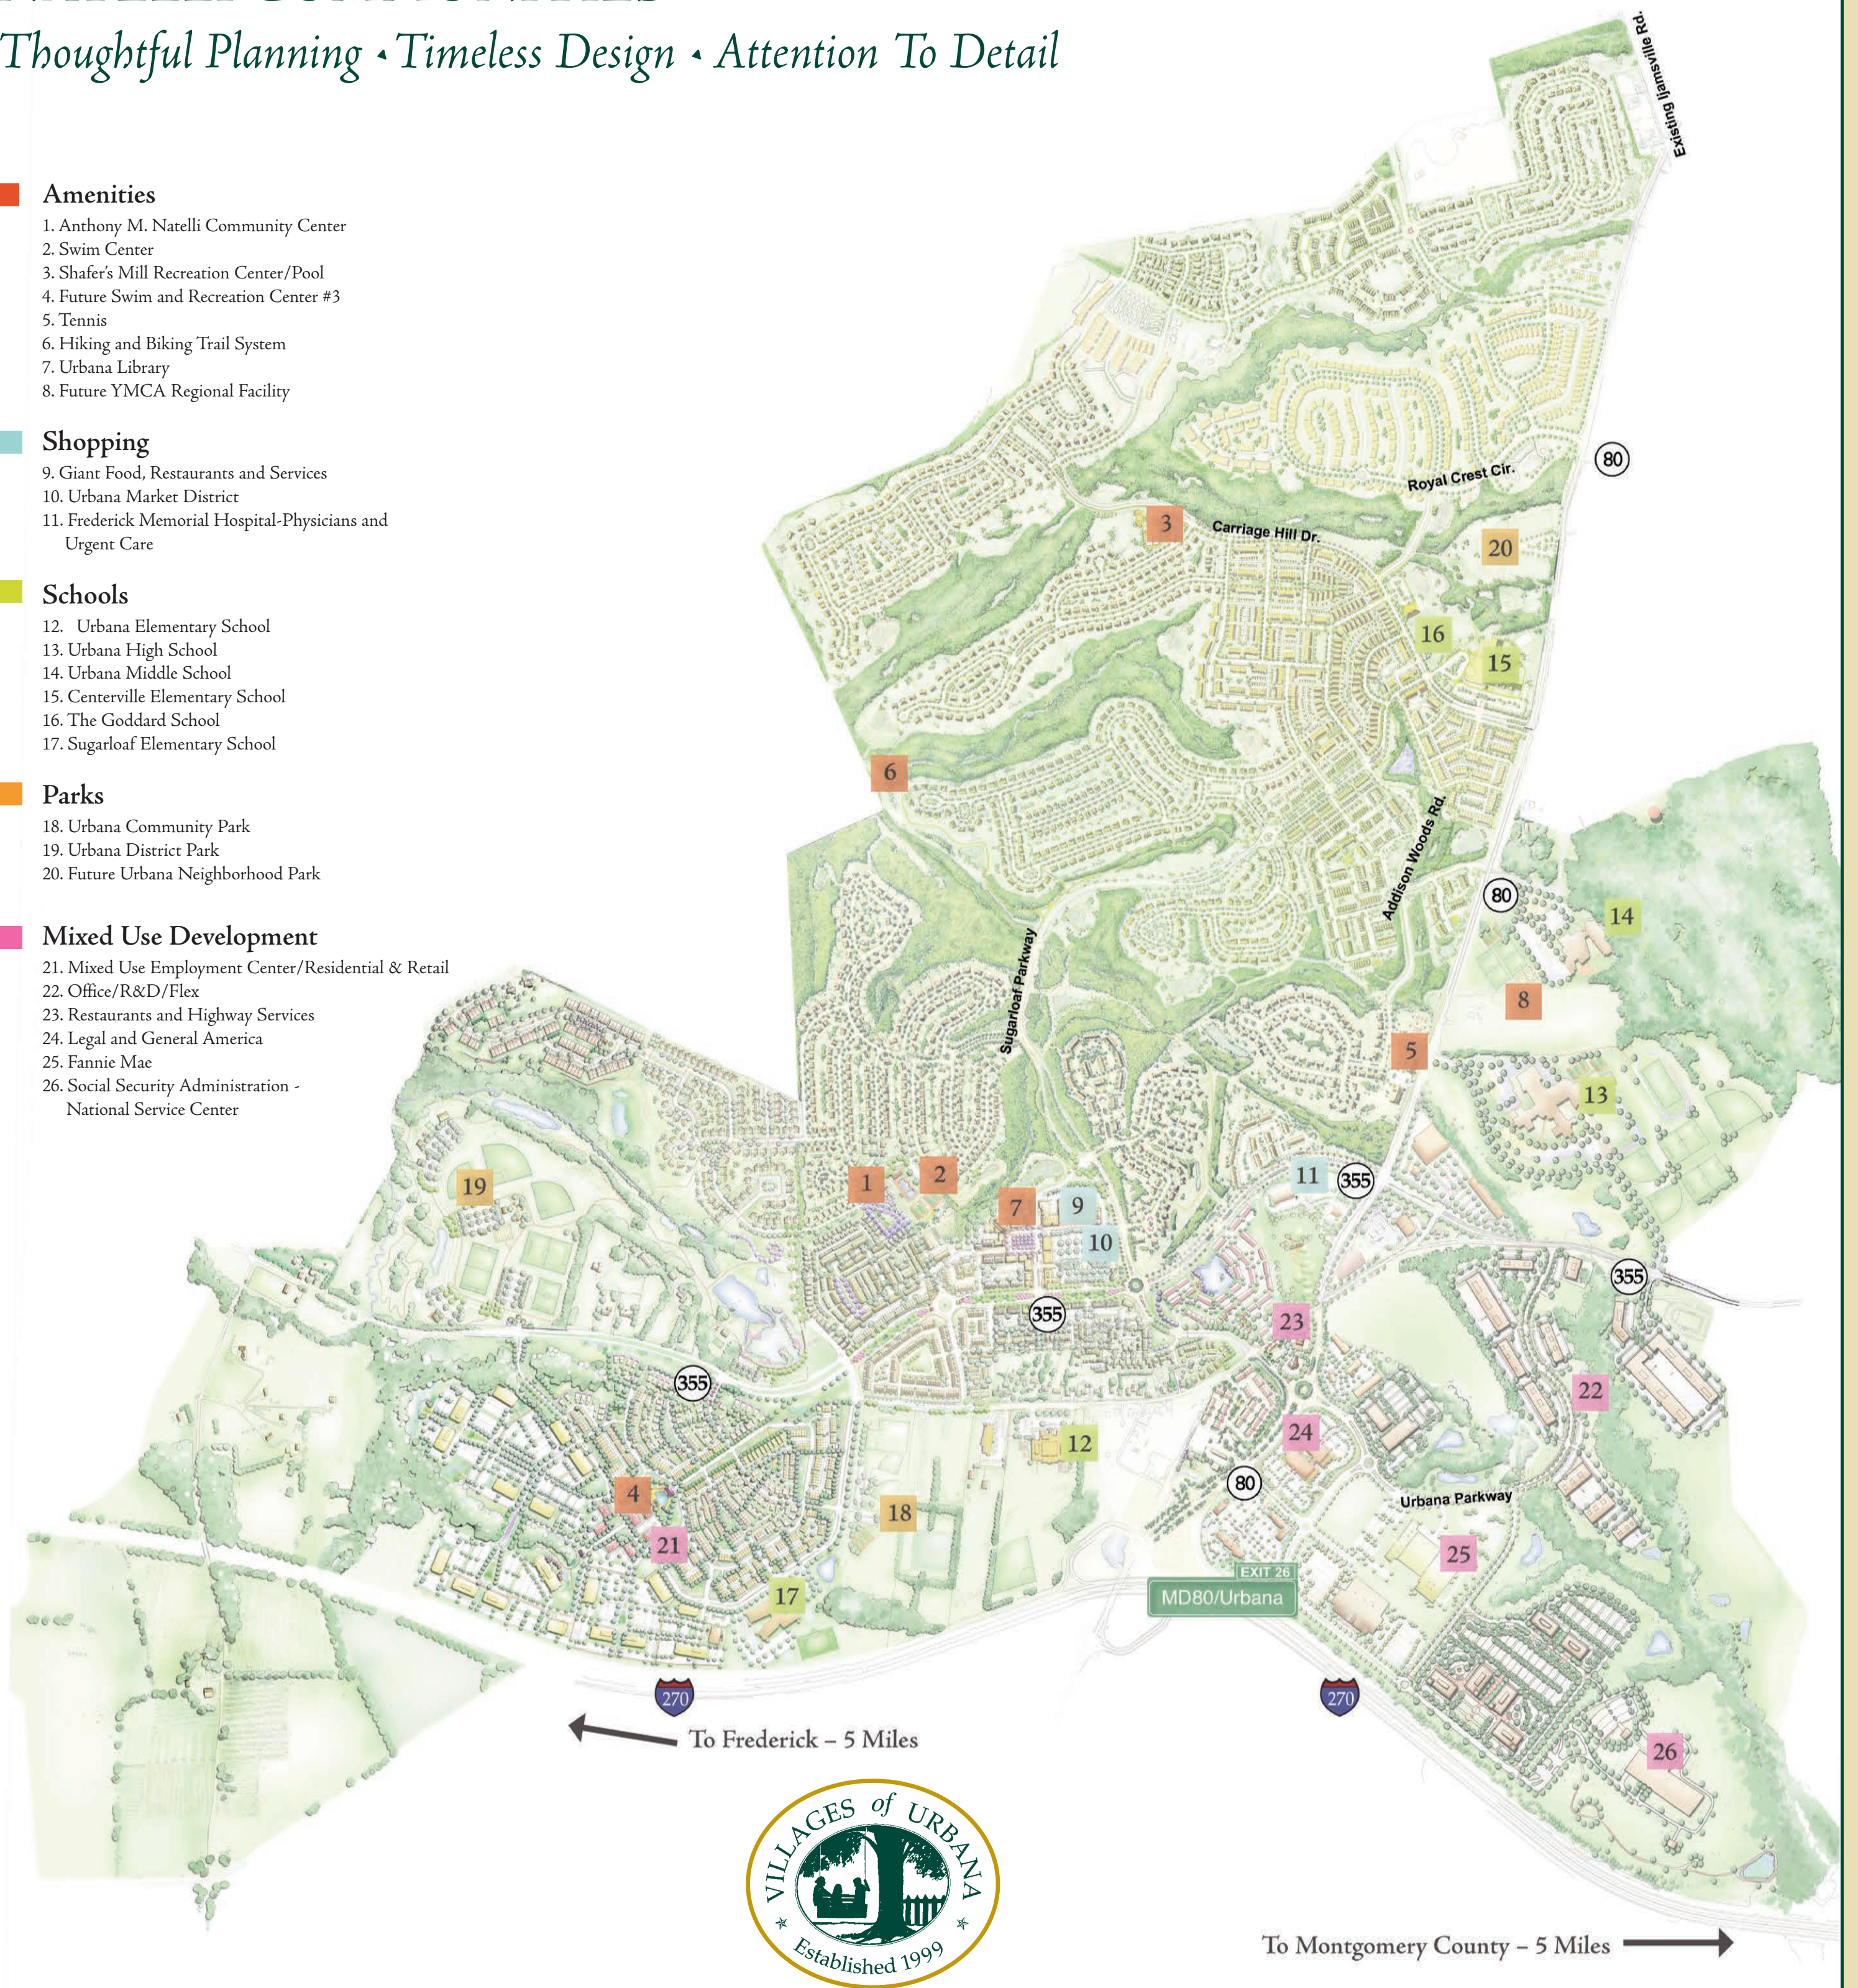

NATELLI COMMUNITIES

Thoughtful Planning • Timeless Design • Attention To Detail

Amenities

1. Anthony M. Natelli Community Center
2. Swim Center
3. Shafer's Mill Recreation Center/Pool
4. Future Swim and Recreation Center #3
5. Tennis
6. Hiking and Biking Trail System
7. Urbana Library
8. Future YMCA Regional Facility

Shopping

9. Giant Food, Restaurants and Services
10. Urbana Market District
11. Frederick Memorial Hospital-Physicians and Urgent Care

Schools

12. Urbana Elementary School
13. Urbana High School
14. Urbana Middle School
15. Centerville Elementary School
16. The Goddard School
17. Sugarloaf Elementary School

Parks

18. Urbana Community Park
19. Urbana District Park
20. Future Urbana Neighborhood Park

Mixed Use Development

21. Mixed Use Employment Center/Residential & Retail
22. Office/R&D/Flex
23. Restaurants and Highway Services
24. Legal and General America
25. Fannie Mae
26. Social Security Administration - National Service Center